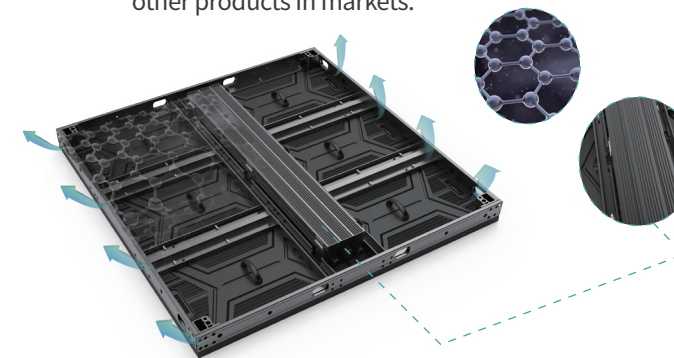

IP65 HIGH PROTECTION ULTRA-LIGHT AND SLIM DESIGN

Aluminum profile cabinet
Standardized
outdoor LED display

E0 series

E: the abbreviation for Extreme, indicates that the series is featured with high protection to operate in extreme weather. E0 series is a new light and slim outdoor led display with standardized design. E0 series integrates high sealed module design, IP65 for both front and rear, high strength Aluminum profile etc which can keep a long term stable work in various harsh outdoor conditions. It can be used in stadiums, outdoor media advertisements, street sign etc.

CORE ADVANTANGES

E0 | HIGH WEATHER RESISTANCE - OUTDOOR LED DISPLAY

▶ 01 / HIGH PROTECTION Front&rear IP65

The module adopts waterproof design. With Cabinet back cover enclosed protection deisgn, it has better waterproof, dustproof, moistureproof effect.

▶ 02 / LIGHT WEIGHT 23 kg Ultra light design

Aluminum profile cabinet with CNC machined to ensure high precision and flatness, improving installation efficiency and saving transportation costs.

E0 cabinet weighs only 23kg. One-person installation and maintenance.

EFFICIENT HEAT DISSIPATION / 03 ◀

Graphene heat dissipation technology

Both the cabinet and module are designed with heat dissipation ribs and exclusive Graphene thermal grease material, better heat dissipation effect than other products in markets.

▶ 04 / CONVENIENT FRONT-REAR SERVICE

It supports front-rear service. Module adopts fast lock to have more convenient installation and dismantlement.

SUPPORT SPORT DISPLAY / 05 ◀